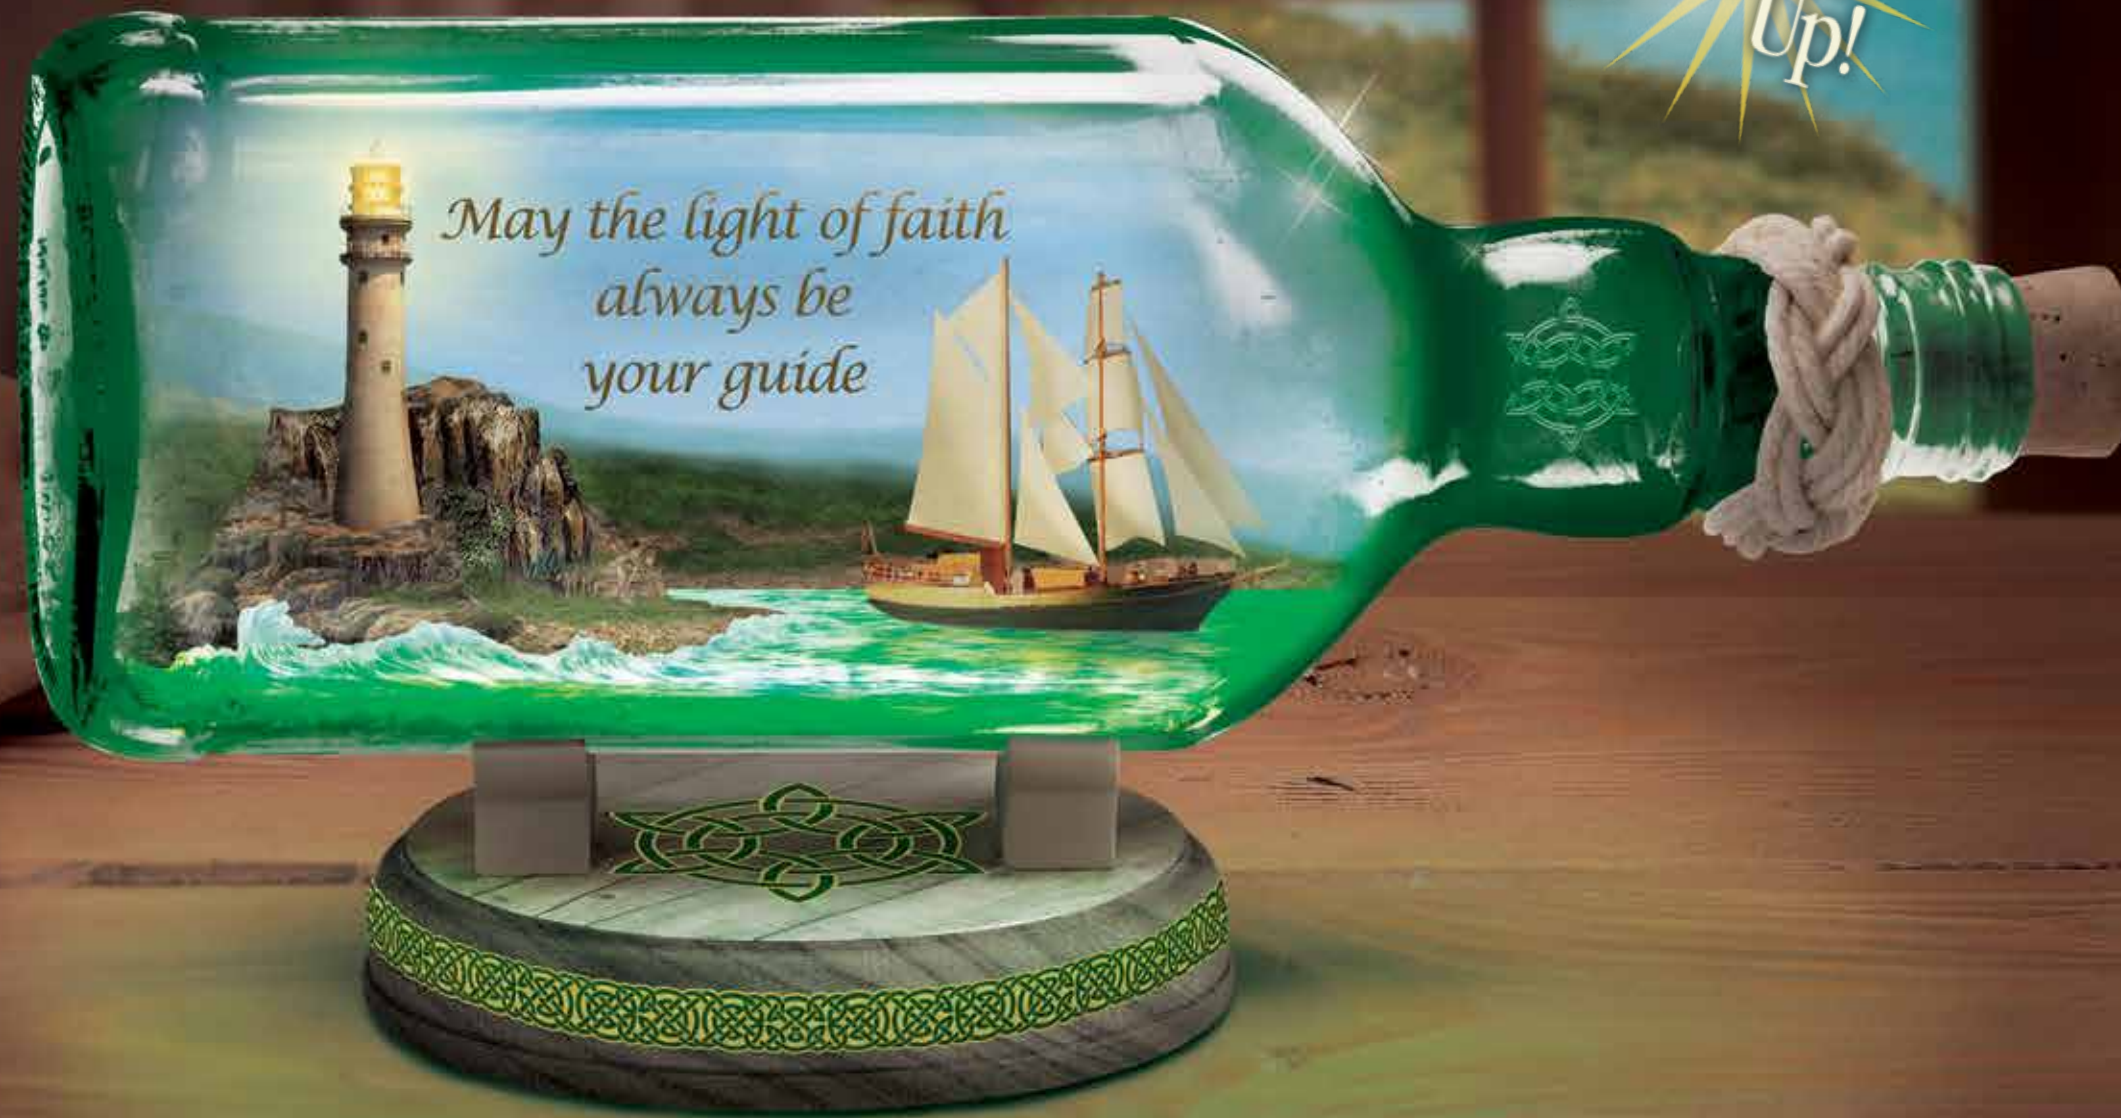

Fully-dimensional sculpture adds intricate detail and clarity to a timeless art form

his fully-sculpted, hand-painted tabletop masterpiece is inspired by the towering beacons of light that have stood for centuries upon the rocky shores of Irish coastlines. Presented within a clear glass bottle and hand-set by master artisans utilizing astounding and time-honored techniques, the fully-sculpted lighthouse illuminates, casting a golden radiance upon the rolling hills and meticulously sculpted miniature sailing vessel that navigates the serene emerald green waters. LED lighting nestled beneath the sculpted ocean enhances its dazzling shimmer, giving this masterful presentation a rich and inviting allure that will stand out in any room of your home. Featuring bas-relief sculpting replicating rope and cork on its neck and opening, the clear glass bottle is attractively set upon a wooden textured base that is adorned with a Celtic insignia and an inspiring sentiment of faith.

A heirloom-quality treasure that's not available in any store—order today!

Strong demand is expected for this superbly crafted "Light of Ireland" Ship-in-a-Bottle Illuminated Masterpiece, so don't wait! Send no money now. Simply complete and mail the enclosed Reservation Card or visit us online today!

Not Available
in Any Store!

Intricate Sculpture Encased in Glass!

The "Light of Ireland"

Ship-in-a-Bottle Illuminated Masterpiece

*It
Lights
Up!*

*May the light of faith
always be
your guide*

- The fully-sculpted lighthouse and sailing vessel are hand-set within the glass bottle and intricately detailed by our master artisans
- Built-in illumination within the sculpted lighthouse casts a warm radiance upon the coastal scene and background imagery
- LED lighting beneath the emerald-colored waves give the appearance of gentle fluidity
- An inspiring sentiment adorns the front of the clear glass bottle