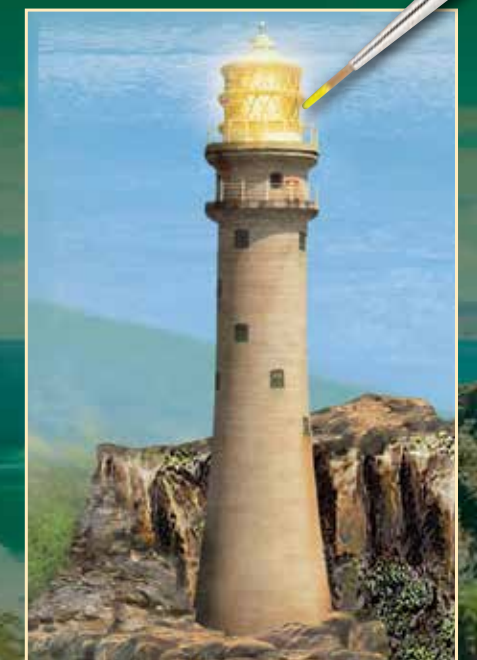

Fully-dimensional sculpture adds intricate detail and clarity to a timeless art form

his fully-sculpted, hand-painted tabletop masterpiece is inspired by the towering beacons of light that have stood for centuries upon the rocky shores of Irish coastlines. Presented within a clear glass bottle and hand-set by master artisans utilizing astounding and time-honored techniques, the fully-sculpted lighthouse illuminates, casting a golden radiance upon the rolling hills and meticulously sculpted miniature sailing vessel that navigates the serene emerald green waters. LED lighting nestled beneath the sculpted ocean enhances its dazzling shimmer, giving this masterful presentation a rich and inviting allure that will stand out in any room of your home. Featuring bas-relief sculpting replicating rope and cork on its neck and opening, the clear glass bottle is attractively set upon a wooden textured base that is adorned with a Celtic insignia and an inspiring sentiment of faith.

Not Available
in Any Store!

Intricate Sculpture Encased in Glass!

The "Light of Ireland"

Ship-in-a-Bottle Illuminated Masterpiece

*It
Lights
Up!*

*May the light of faith
always be
your guide*

- The fully-sculpted lighthouse and sailing vessel are hand-set within the glass bottle and intricately detailed by our master artisans
- Built-in illumination within the sculpted lighthouse casts a warm radiance upon the coastal scene and background imagery
- LED lighting beneath the emerald-colored waves give the appearance of gentle fluidity
- An inspiring sentiment adorns the front of the clear glass bottle

*Meticulously crafted
sculpts are hand-painted,
so no two are alike*

Impressively sized at approx. 10.5" L x 5.5" H x 4.75" D.
Base measures 4.75" D
Powered by 3 AAA batteries (not included).

This is a fine collectible, not intended
for children under 14 years of age.